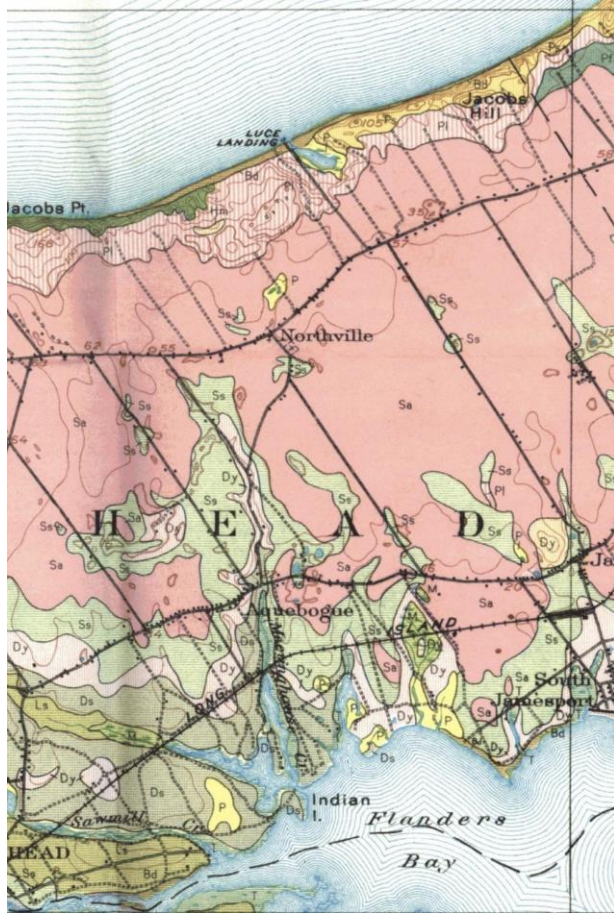

Haarmann Farm LLC

Peter F. Haarmann

(516) 456-9602

phaarmann1952@gmail.com

1842 Contour Map

1929 Suffolk County Soil Map

Sassafras Silt Loam

Now called Haven Loam

Class B soil

First Image of 574 West Lane

Little Beaver Earth Auger

Made in Texas
5 horse power
8in max diameter hole

Present Day 8-10 year old trees

Farm Tour

Haarmann Farm

574 West Lane

Riverhead, NY 11901