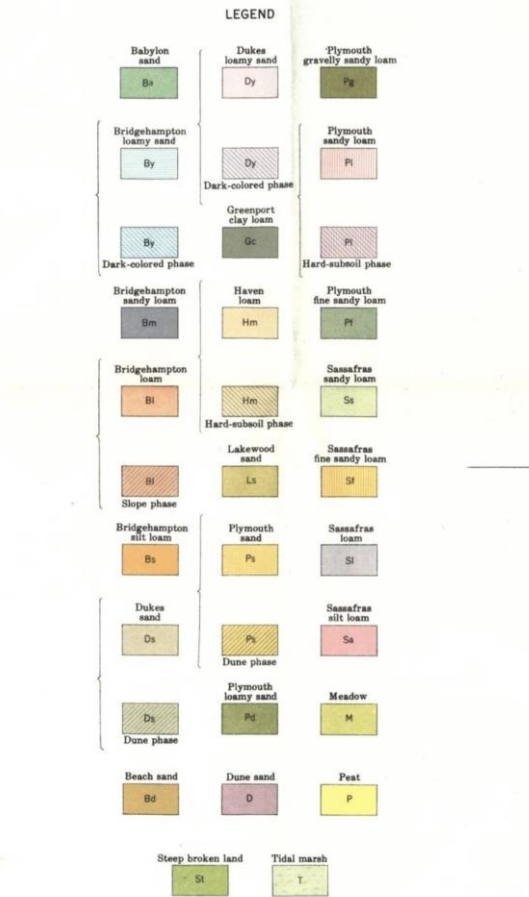

Haarmann Farm LLC

Peter F. Haarmann

(516) 456-9602

phaarmann1952@gmail.com

1842 Contour Map

1929 Suffolk County Soil Map

Sassafras Silt Loam

Now called Haven Loam

Class B soil

First Image of 574 West Lane

Little Beaver Earth Auger

Made in Texas
5 horse power
8in max diameter hole

Present Day 8-10 year old trees

Farm Tour

Haarmann Farm

574 West Lane